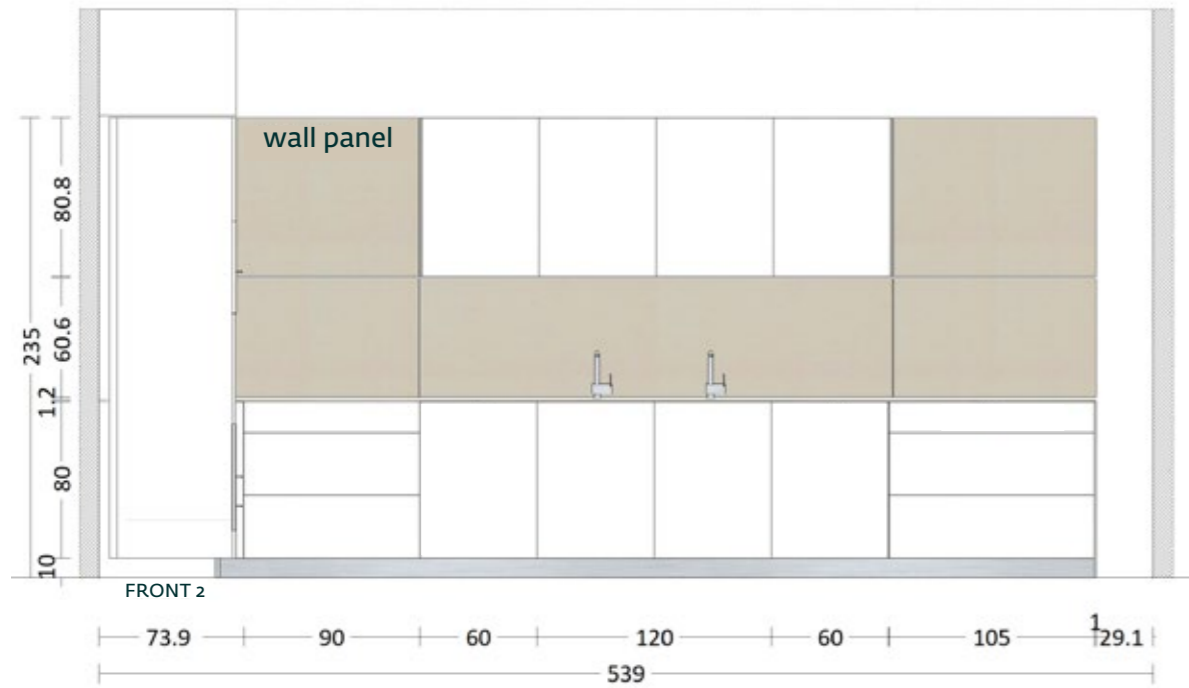

Sample kitchen layout

Designed by Annette Frommer Interior Design

Sample kitchen layout

Designed by Annette Frommer Interior Design

KLEIN'S

KLEIN'S is an importer of high-end interior design products and design solutions from around the world. Their 800 square meter showroom in Herzliya Pituach is a fabulous display of their international collection of brand names, with interior designers available on site for consultation. KLEIN'S is the chosen door supplier for the interior doors of the Fixtures & Finishes option.