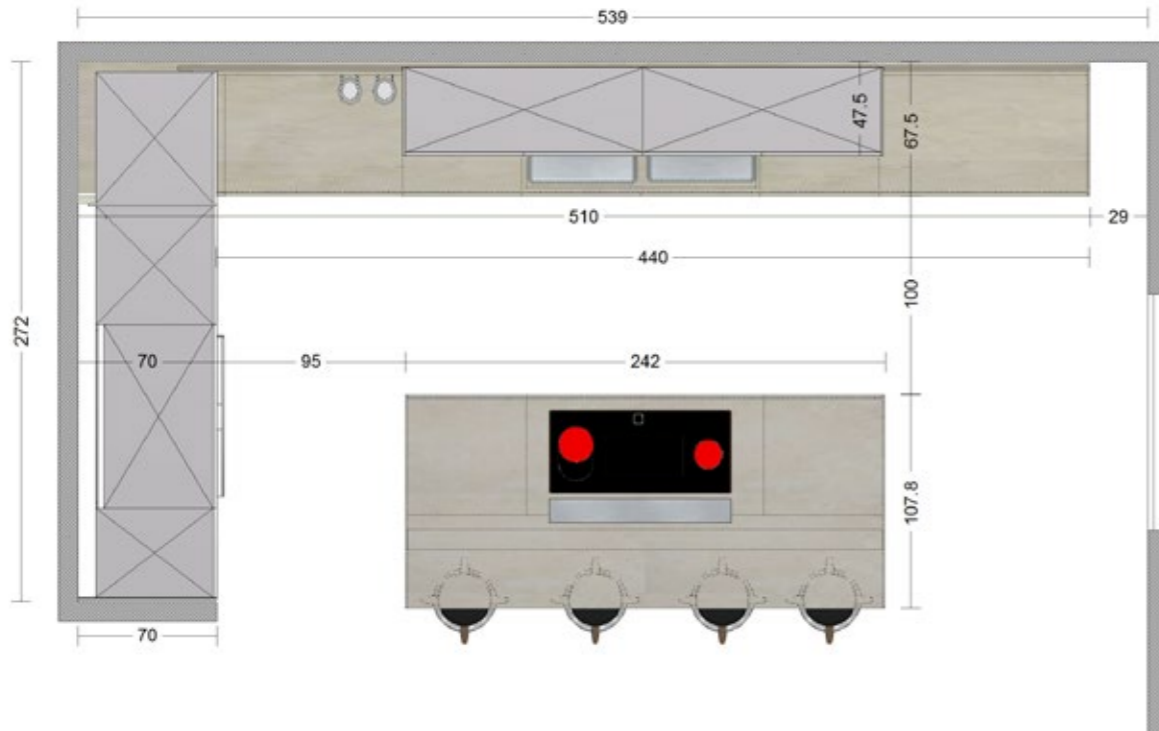

Sample kitchen layout

Designed by Annette Frommer Interior Design

Sample kitchen layout

Designed by Annette Frommer Interior Design

KLEIN'S

KLEIN'S is an importer of high-end interior design products and design solutions from around the world. Their 800 square meter showroom in Herzliya Pituach is a fabulous display of their international collection of brand names, with interior designers available on site for consultation. KLEIN'S is the chosen door supplier for the interior doors of the Fixtures & Finishes option.