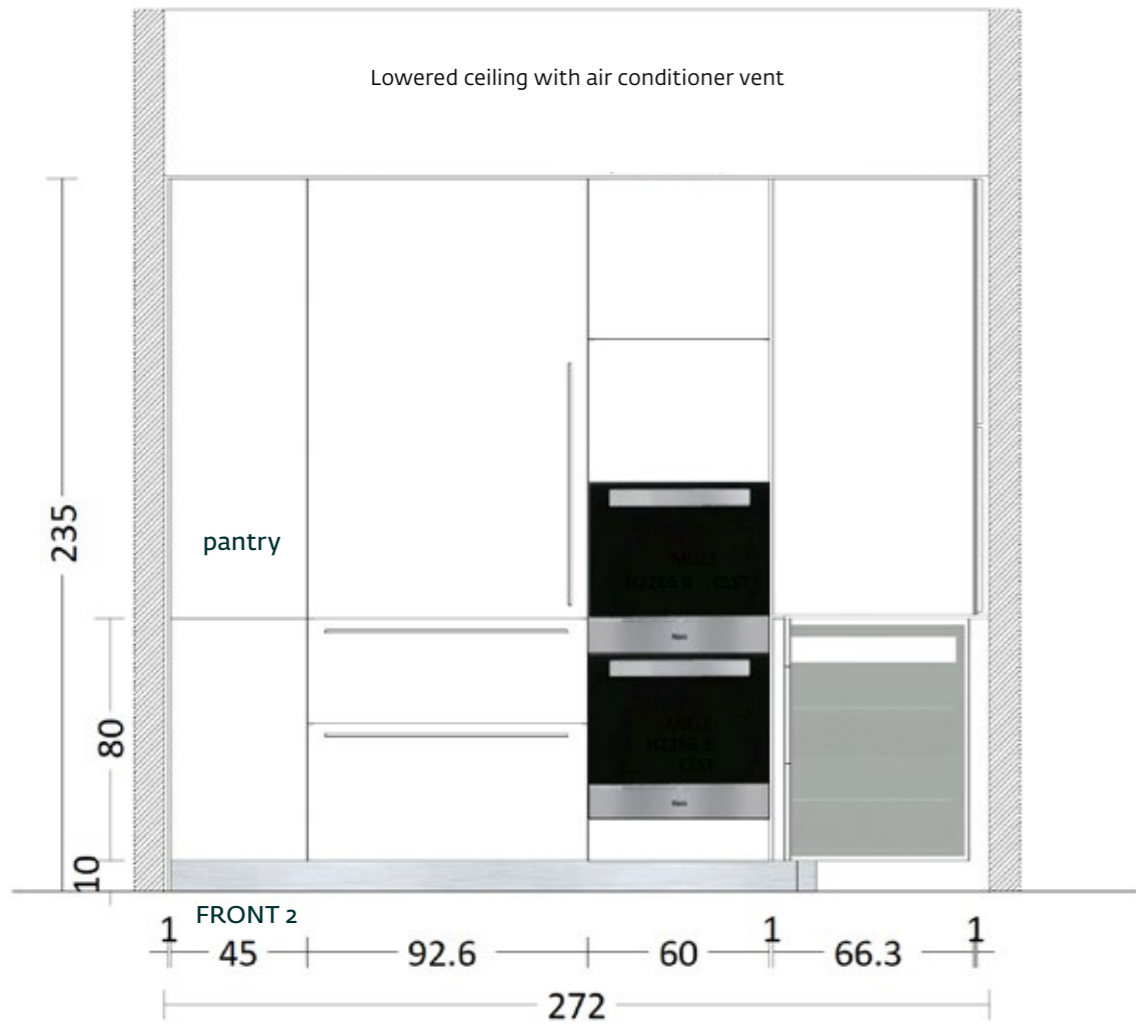

Sample kitchen layout

Designed by Annette Frommer Interior Design

Sample kitchen layout

Designed by Annette Frommer Interior Design

KLEIN'S

KLEIN'S is an importer of high-end interior design products and design solutions from around the world. Their 800 square meter showroom in Herzliya Pituach is a fabulous display of their international collection of brand names, with interior designers available on site for consultation. KLEIN'S is the chosen door supplier for the interior doors of the Fixtures & Finishes option.